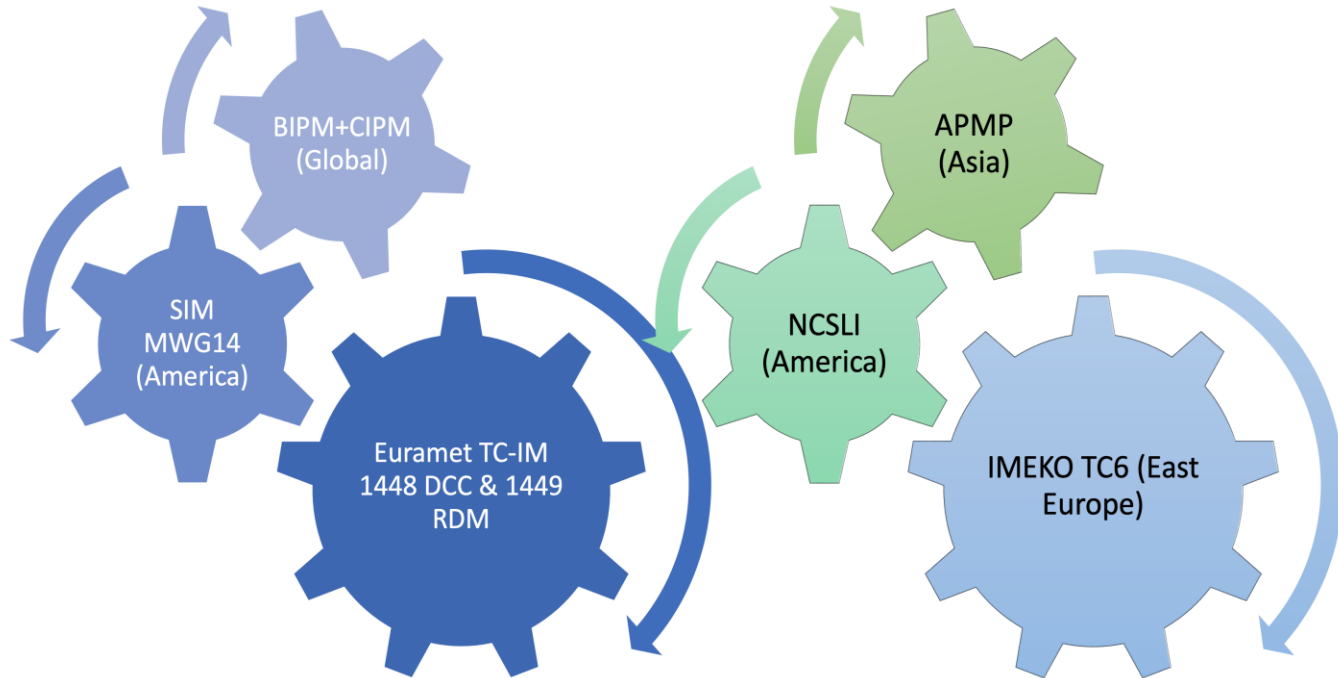

Query link:

<https://app.mural.co/t/m4dtcenamdcc9341/m/m4dtcenamdcc9341/1625151977760/af5c0b13b482be79a185ef73b7972e1222d5829f?sender=10867eeb-9b45-46b2-a97b-1059e9098f9f>

History SIM MWG-14 M4DT

History

Background

History

Background

M4DT Development

M4DT Development

Global effort

M4DT Development

DCC vision

Source: Adaptation of Guasch et al., Quality Systems and Standards for a Competitive Edge, The World Bank, 2007 by Frank Hartig, PTB, 2017.

M4DT Development

SIM Integrative

DCC vision

Advances in the SIM Region

Advance in the SIM Region

SIM MWG-14 Perspective

Activities

- Mass Calibration Automation
- Continuous Monitoring Smart-Meters
- Integrated Customer-Centric Platform
- Computer vision (OCR +)
- Digital twins
- Chairman renewal