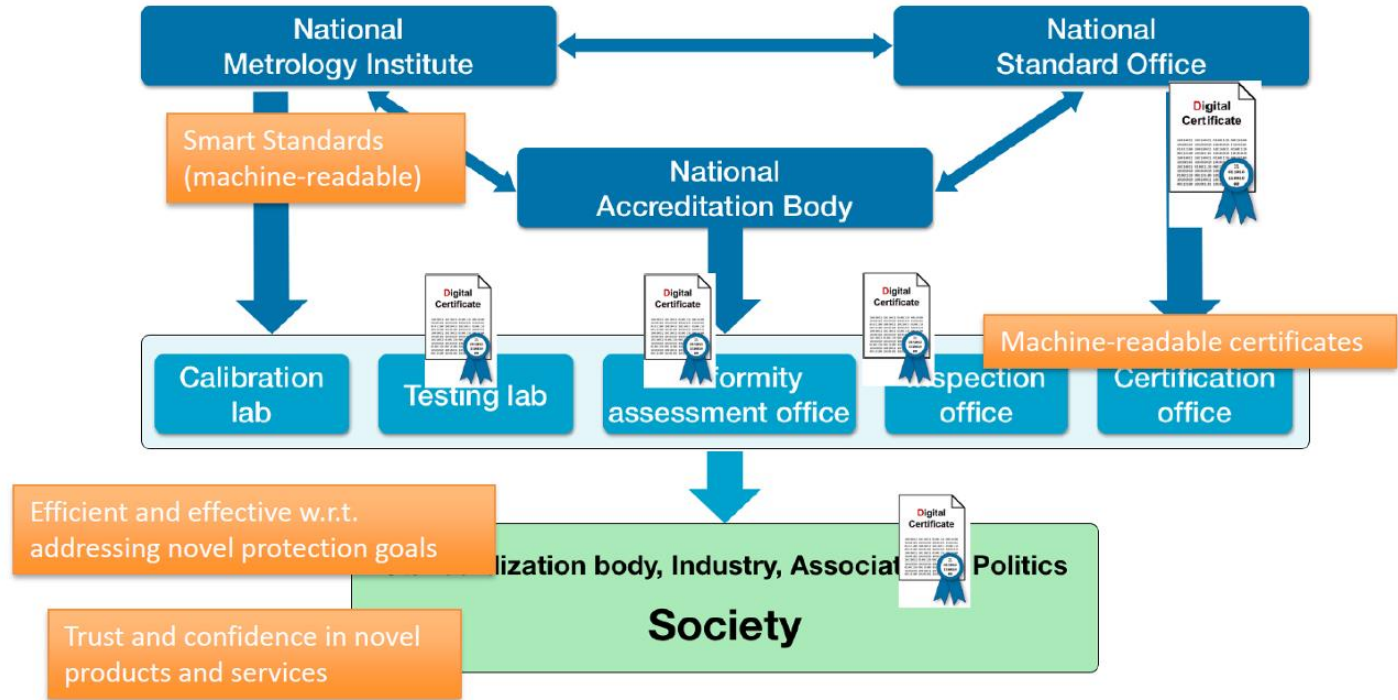

Context

M4DT

Enable technologies

- Laboratories automation
- Digital Calibration Certificate (DCC)
- Machine learning
- Artificial Intelligent
- Metrology cloud
- Digital twins
- Among others

Grand vision of the SI Digital Framework

Background

History

Background

M4DT Development

M4DT Development

Global effort

M4DT Development

DCC vision

Source: Adaptation of Guasch et al., Quality Systems and Standards for a Competitive Edge, The World Bank, 2007 by Frank Hartig, PTB, 2017.

M4DT Development

SIM Integrative

DCC vision

Advances in the SIM Region

Advance in the SIM Region

SIM MWG-14 Perspective

Activities

- Mass Calibration Automation
- Continuous Monitoring Smart-Meters
- Integrated Customer-Centric Platform
- Computer vision (OCR +)
- Digital twins
- Chairman renewal