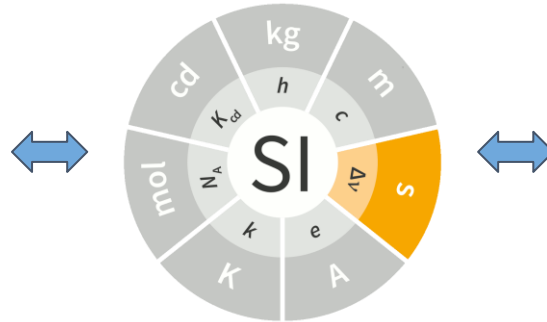

M4DT

1. Support
   - Maintenance
   - Upgrades
2. Versioning

Thanks!