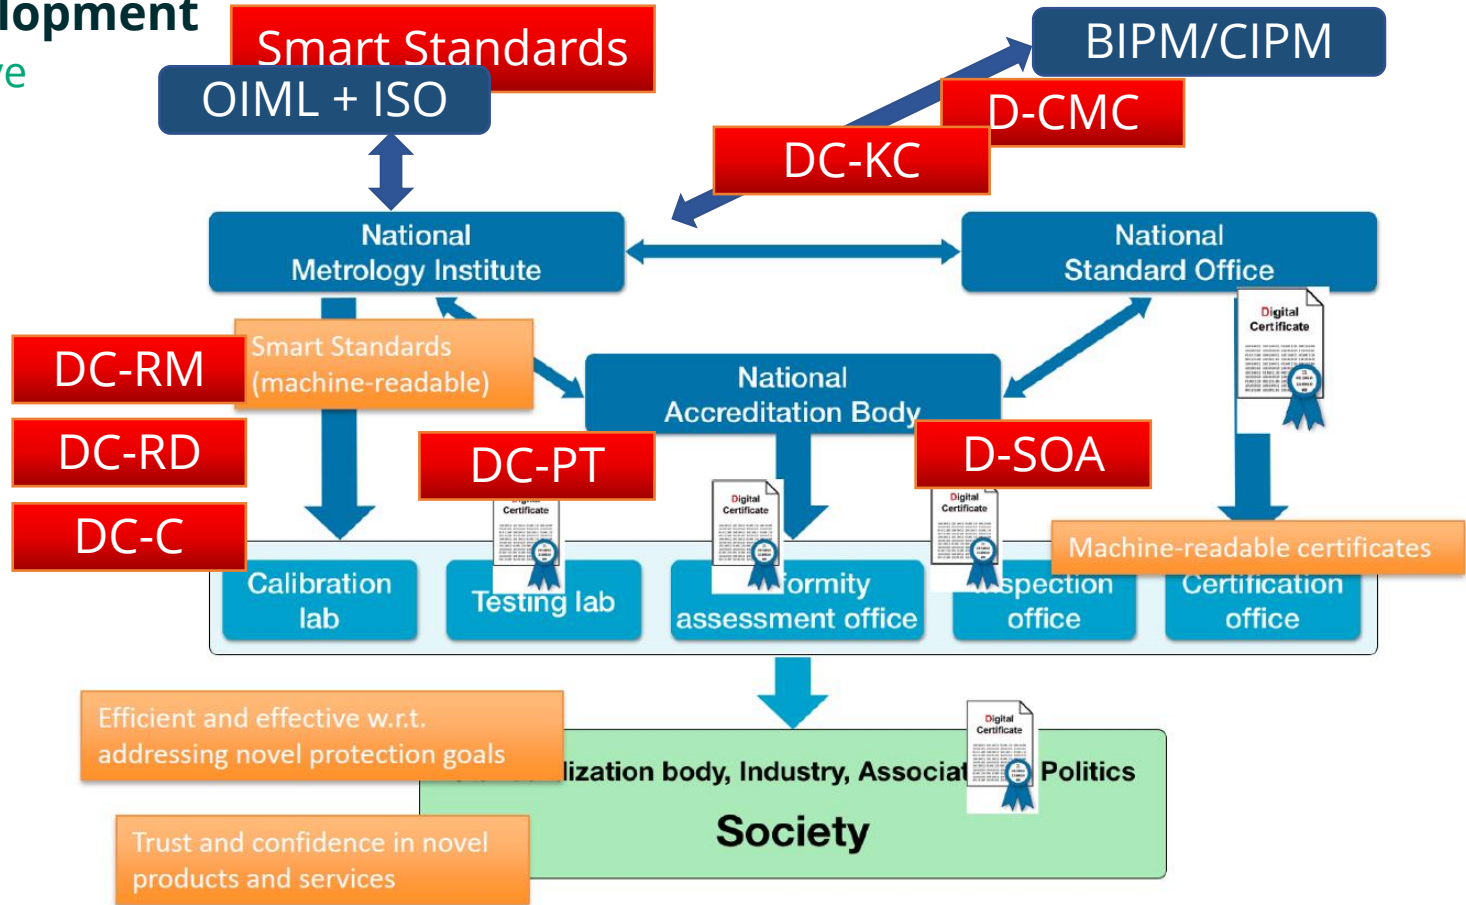

Context

M4DT

Enable technologies

- Laboratories automation
- Digital Calibration Certificate (DCC)
- Machine learning
- Artificial Intelligent
- Metrology cloud
- Digital twins
- Among others

Grand vision of the SI Digital Framework

Background

History

Background

M4DT Development

M4DT Development

Global effort

M4DT Development

DCC vision

Source: Adaptation of Guasch et al., Quality Systems and Standards for a Competitive Edge, The World Bank, 2007 by Frank Hartig, PTB, 2017.

M4DT Development

SIM Integrative

DCC vision

Advances in the SIM Region

Advance in the SIM Region

SIM MWG-14 Perspective

Activities

- Mass Calibration Automation
- Continuous Monitoring Smart-Meters
- Integrated Customer-Centric Platform
- Computer vision (OCR +)
- Digital twins
- Chairman renewal