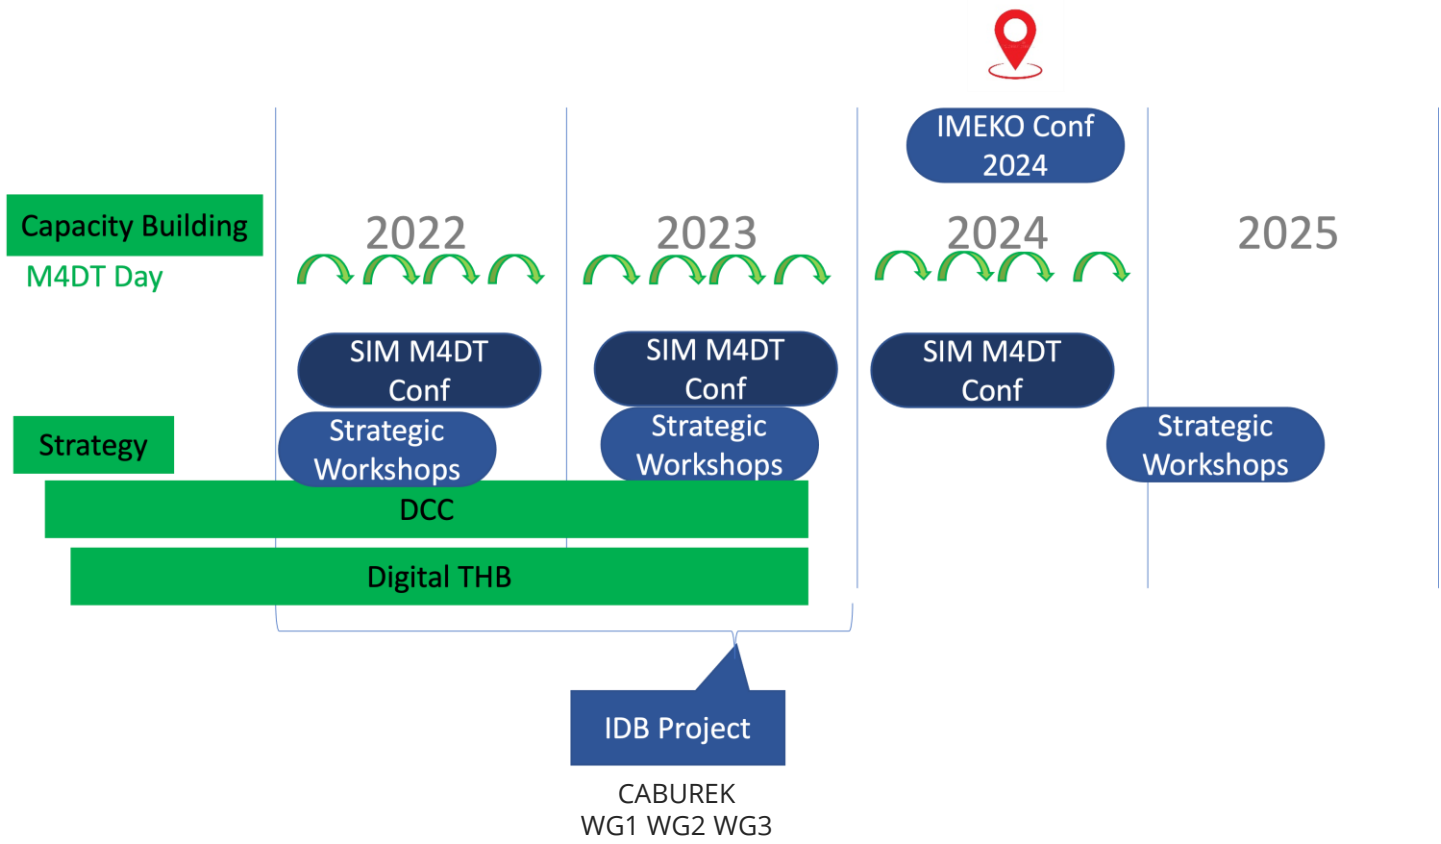

Context

M4DT

Enable technologies

- Laboratories automation
- Digital Calibration Certificate (DCC)
- Machine learning
- Artificial Intelligent
- Metrology cloud
- Digital twins
- Among others

Grand vision of the SI Digital Framework

Query link:

<https://app.mural.co/t/m4dtcenamdcc9341/m/m4dtcenamdcc9341/1625151977760/af5c0b13b482be79a185ef73b7972e1222d5829f?sender=10867eeb-9b45-46b2-a97b-1059e9098f9f>

History SIM MWG-14 M4DT

History

Background

History

Background

M4DT Development

M4DT Development

Global effort

M4DT Development

DCC vision

Source: Adaptation of Guasch et al., Quality Systems and Standards for a Competitive Edge, The World Bank, 2007 by Frank Hartig, PTB, 2017.

M4DT Development

SIM Integrative

DCC vision

Advances in the SIM Region