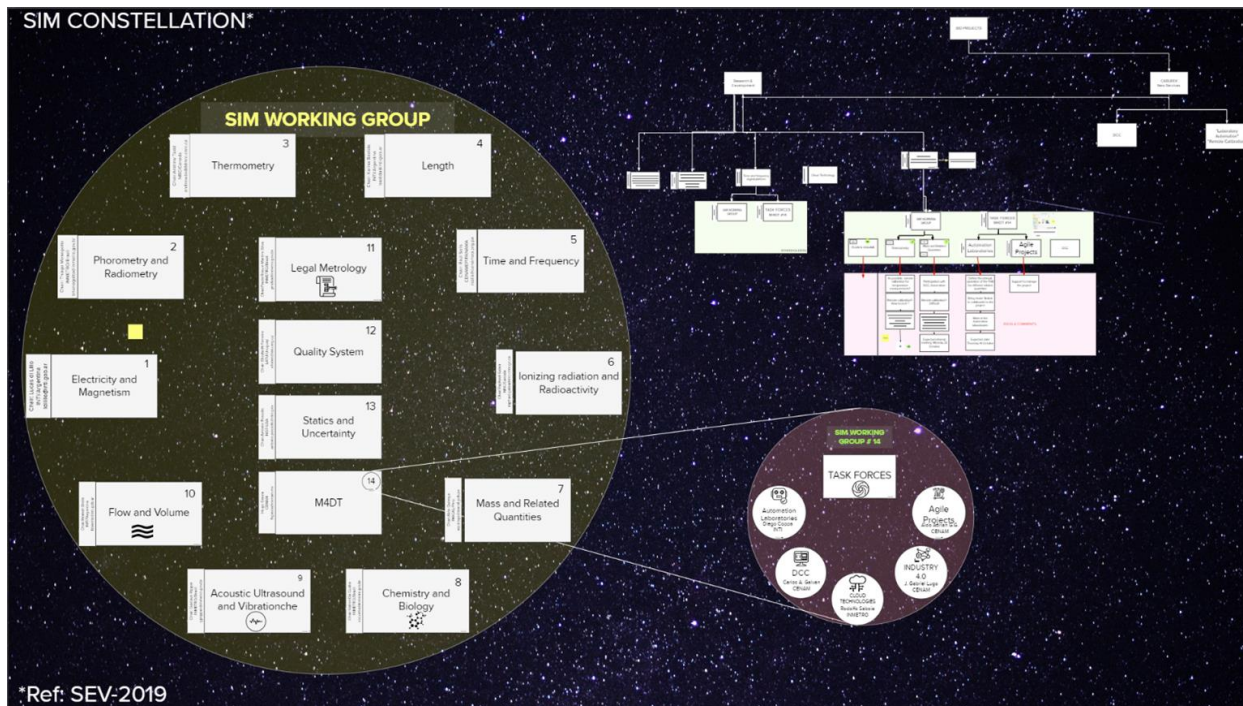

Context

M4DT

Enable technologies

- Laboratories automation
- Digital Calibration Certificate (DCC)
- Machine learning
- Artificial Intelligent
- Metrology cloud
- Digital twins
- Among others

Grand vision of the SI Digital Framework

SIM-MWG-14

Bureau International des Poids et Mesures

The International System of Units (SI) in **FAIR** digital data.

Findable Accessible Interoperable Reusable

Context

M4DT

- Argentina
- Barbados
- Belize
- Bolivia
- Brazil
- Canada
- Chile
- Colombia
- Costa Rica
- Ecuador
- El Salvador
- Guatemala
- Haiti
- Mexico
- Panama
- Paraguay
- Peru
- St Kitts & Neves
- Trinidad & Tobago
- Uruguay
- USA
- Venezuela

Query link:

<https://app.mural.co/t/m4dtcenamdcc9341/m/m4dtcenamdcc9341/1625151977760/af5c0b13b482be79a185ef73b7972e1222d5829f?sender=10867eeb-9b45-46b2-a97b-1059e9098f9f>

History SIM MWG-14 M4DT

History