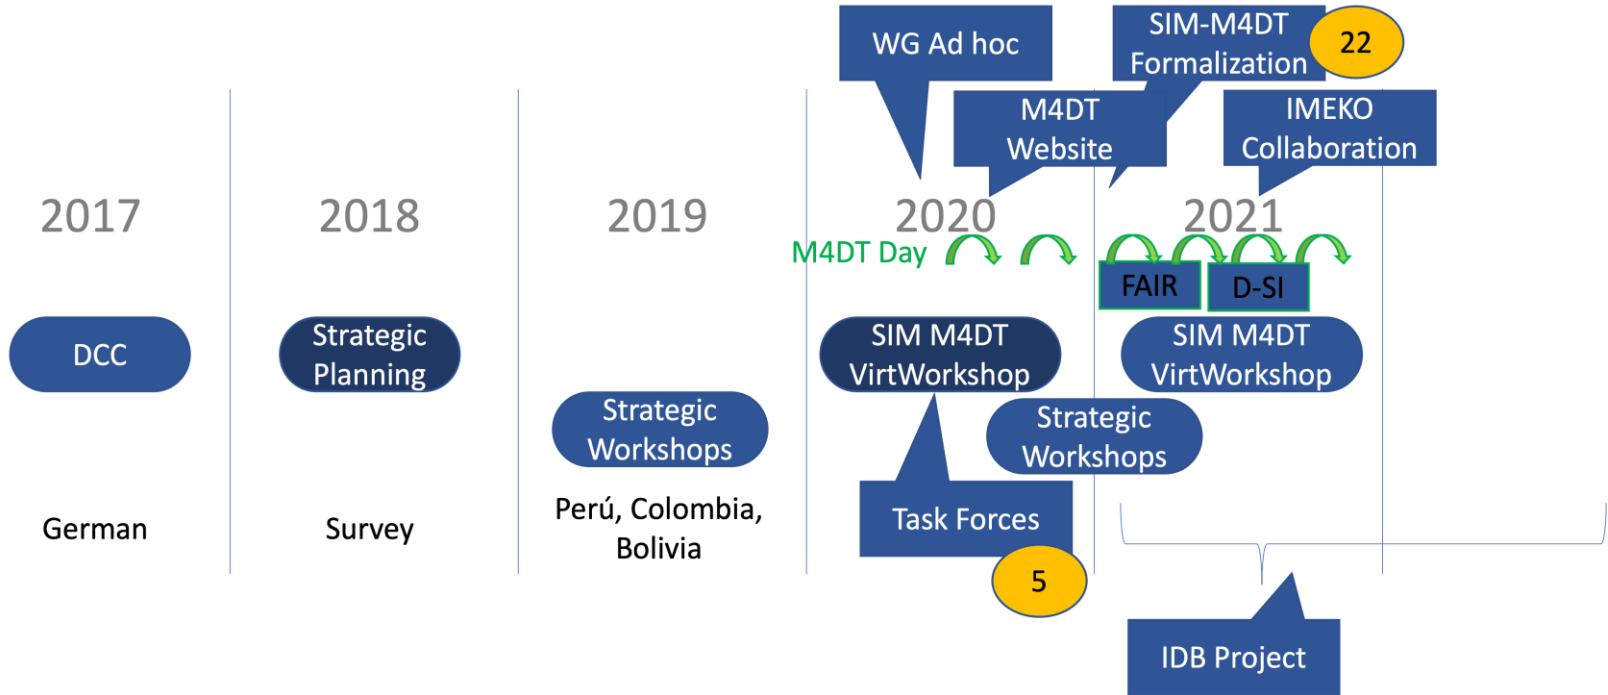

Query link:

<https://app.mural.co/t/m4dtcenamdcc9341/m/m4dtcenamdcc9341/1625151977760/af5c0b13b482be79a185ef73b7972e1222d5829f?sender=10867eeb-9b45-46b2-a97b-1059e9098f9f>

History SIM MWG-14 M4DT

History

Background

History

Background

M4DT Development

M4DT Development

Global effort

M4DT Development

DCC vision

Source: Adaptation of Guasch et al., Quality Systems and Standards for a Competitive Edge, The World Bank, 2007 by Frank Hartig, PTB, 2017.

M4DT Development

SIM Integrative

DCC vision

Advances in the SIM Region